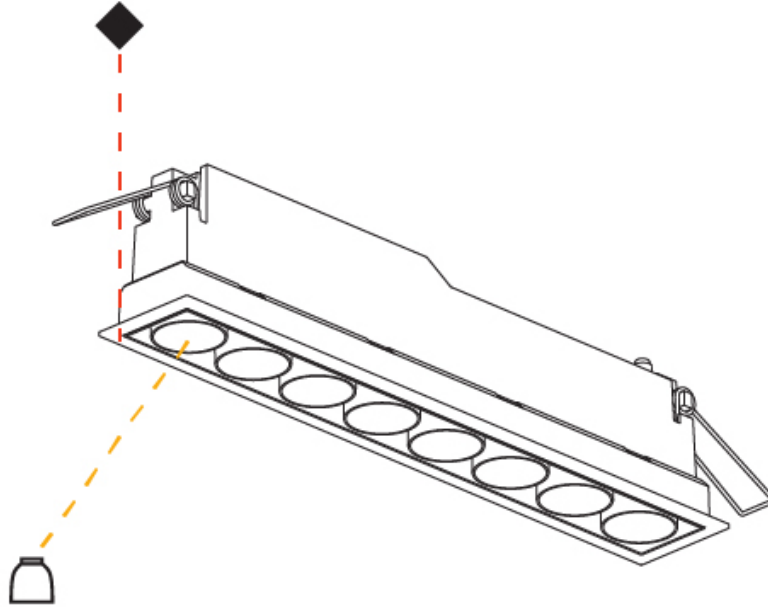

MAGIQ 8 CELL MICRO-DOT RECESSED

A35787-

PROJECT _____

TYPE _____

SPECIFIER _____

QUANTITY _____

DATE _____

A