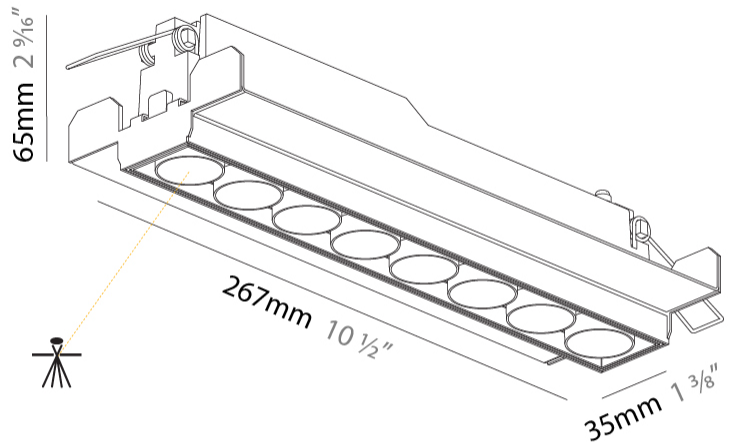

GENERAL

Series: Magiq Micro Dot
 Subseries: Magiq 8 Cell Micro-Dot
 Brand: Prolicht
 Division: Architectural
 Mounting Type: Trimless
 Mounting Location: Ceiling
 Subcategory: Downlight

PHYSICAL

Shape: Rectangle
 Length (mm): 267
 Length (in): 10 1/2
 Width (mm): 35
 Width (in): 1 3/8
 Height (mm): 64
 Height (in): 2 1/2
 Ceiling Thickness (mm): 12.5
 Ceiling Thickness (in): 1/2
 Min. Recessing Depth (mm): 100
 Min. Recessing Depth (in): 3 15/16
 Light Distribution: Downlight
 Weight (kg): 0.737
 Weight (lbs): 1.61
 Fixture Material: Aluminum Die Cast
 Cut-out Measurements: 272mm / 10 11/16" x 42mm / 1 5/8"
 Upon Request: Unique Ceiling Thickness

OPTICAL

Optic°: 21 / 38
 Upon Request: Special Beam Angles

RATINGS AND CERTIFICATIONS

Certified By: CSA Certified to UL and CSA Standards
 IP rating: IP44

272mm x 42mm
 10 11/16" x 1 5/8"

100mm
 3 15/16"

12 1/2mm
 1/2"

GENERAL

Series: Magiq Micro Dot
Subseries: Magiq 8 Cell Micro-Dot
Brand: Prolicht
Division: Architectural
Mounting Type: Recessed
Mounting Location: Ceiling
Subcategory: Downlight

PHYSICAL

Shape: Rectangle
Length (mm): 277
Length (in): 10 7/8
Width (mm): 45
Width (in): 1 3/4
Height (mm): 64
Height (in): 2 1/2
Ceiling Thickness (mm): 10 / 12.5 / 15 / 25 / 30
Ceiling Thickness (in): 3/8 or 1/2 or 9/16 or 1 or 1 3/16
Min. Recessing Depth (mm): 100
Min. Recessing Depth (in): 3 15/16
Light Distribution: Downlight
Weight (kg): 0.518
Weight (lbs): 1.14
Fixture Finish: SSR / BKV / CWI / CRY / HAB / UFT / ITA / RUA / FTG / MYG / LOD / PUS / FRO / FUP / KIA / POP / BLS / SPG / MEY / GOH / GUM / CHC / COM / ABZ / JAG / OBR / MOS / ROR
Fixture Material: Aluminum Die Cast
Cut-out Measurements: 270mm / 10 5/8" x 38mm / 1 1/2"