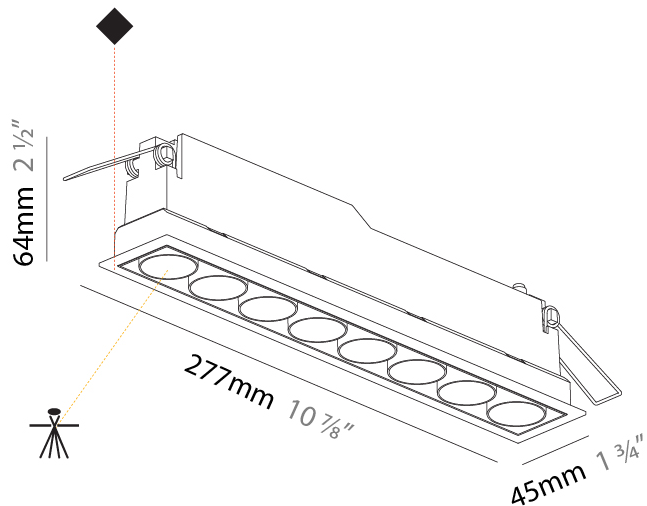

PHYSICAL

Shape: Rectangle
Length (mm): 277
Length (in): 10 7/8
Width (mm): 45
Width (in): 1 3/4
Height (mm): 64
Height (in): 2 1/2
Ceiling Thickness (mm): 10 / 12.5 / 15 / 25 / 30
Ceiling Thickness (in): 3/8 or 1/2 or 9/16 or 1 or 1 3/16
Min. Recessing Depth (mm): 100
Min. Recessing Depth (in): 3 15/16
Light Distribution: Downlight
Weight (kg): 0.518
Weight (lbs): 1.14
Fixture Finish: SSR / BKV / CWI / CRY / HAB / UFT / ITA / RUA / FTG / MYG / LOD / PUS / FRO / FUP / KIA / POP / BLS / SPG / MEY / GOH / GUM / CHC / COM / ABZ / JAG / OBR / MOS / ROR
Fixture Material: Aluminum Die Cast
Cut-out Measurements: 270mm / 10 5/8" x 38mm / 1 1/2"

ELECTRICAL

Lamp Type: LED (Zhaga Standard)
Input Wattage (W): 30.2
Total Output Wattage (W): 26.6
Dimming: Tri-Mode (Non-Dimming and Phase Dimming (120Vac only) and 0-10V Dimming)
Driver Included: No
Driver Location: Remote
Driver Type: Constant Current - Universal
Driver Class: Class 2
Input Voltage (V): 120 - 277
Constant Current (MA): 1050

LED

Number of LEDs: 8
Color Temperature (°K): 2700 / 3000 / 3500 / 4000
Max. Delivered Lumen (lm): 1280 / 1382 / 1411 / 1440
Nominal Lumen (lm): 1760 / 1900 / 1940 / 1980
CRI: >90 CRI
Lamp Life (hrs): 50000

OPTICAL

Optic°: 22 / 38

RATINGS AND CERTIFICATIONS

Certified By: CSA Certified to UL and CSA Standards
IP rating: IP44

270mm x 38mm
10 5/8" x 1 1/2"

100mm
3 15/16"

5 - 30mm
3/16" - 1 3/16"