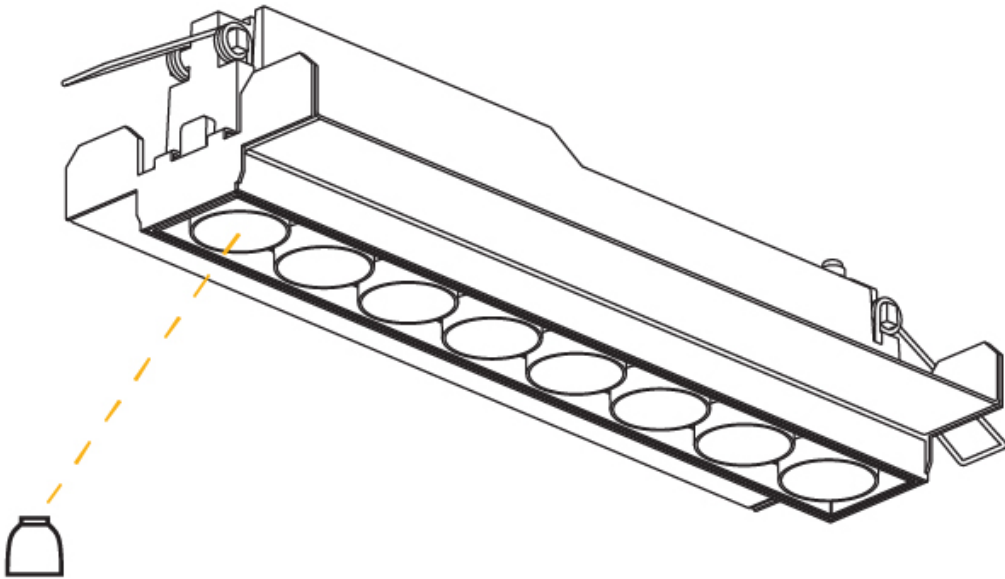

MAGIQ 8 CELL MICRO-DOT TRIMLESS

A35783-

PROJECT

TYPE

SPECIFIER

QUANTITY

DATE